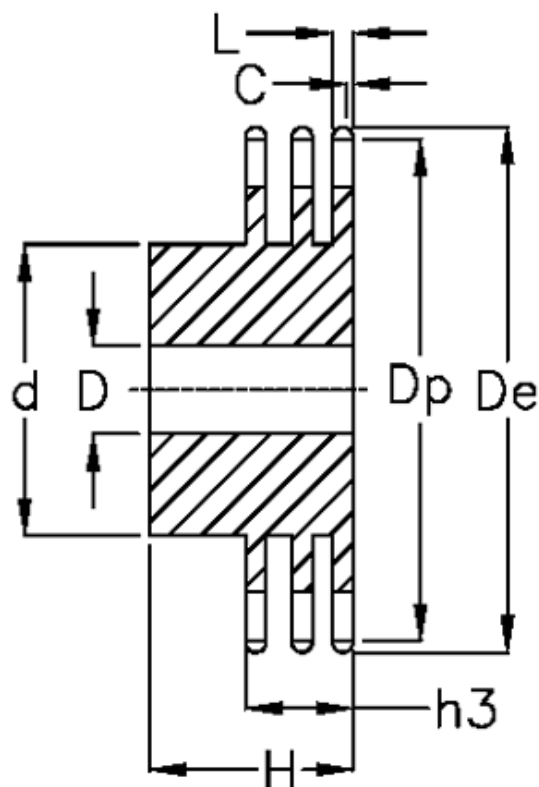

# Data Sheet

Article number: 616013003012

Description: Sprocket 06 B-3 Z=12 triplex  
predrilled

## Measures

C	= 1	h3	= 25.6
d	= 25	L	= 5.2
D	= $10 \pm 0,5$	Number of teeth	= 12
De	= 40		
Dp	= 36.8		
For chain size	= 3/8" x 7/32"		
For chain type	= 06 B-3		
H	= 35		